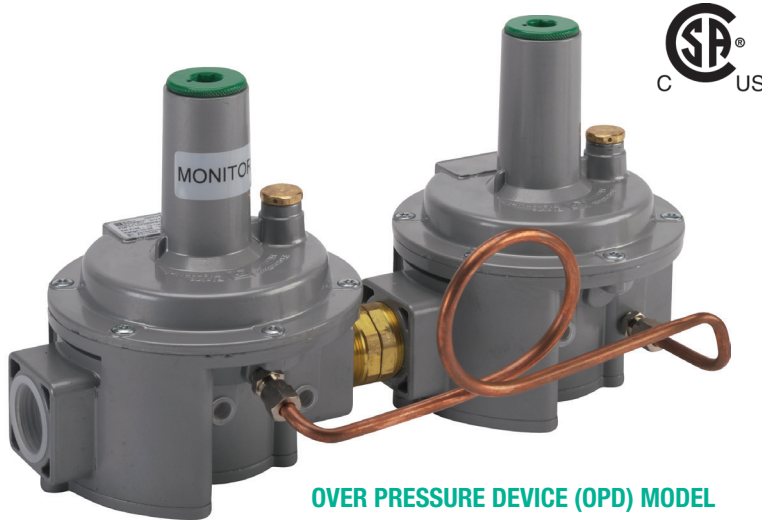

GOVERNOR OVER PRESSURE DEVICE (OPD) MODEL

10^{PSIG}

OVER PRESSURE DEVICE (OPD) MODEL

Inlet Pressure Range: 7" W.C. to 10 PSIG

MAIN FEATURES

Worker & Monitor for added Safety
ANSI Z21.80A-2012 / CSA 6.22A-2012(R2016) Class I and Class II for outlet pressures up to 14" W.C. and inlet pressures up to 10 PSIG Certified
Integral Vent Limiter
External Vent Limiter – no vent line required**
Positive 100% bubble tight lockup Inlet and Outlet test ports 500 to 1 Turndown
Filter included in all models

SPECIFICATIONS

Suitable for use with Natural Gas, LPG, and other non-corrosive, clean gas
Inlet Pressure: 7" W.C. to 10 PSIG CSA approved
Max. Inlet 10 PSIG for non-CSA applications
Outlet pressure: 2" W.C. to 1" W.C. and up to 4.25 PSIG
Temperature range: -40°F to 150°F
Connections: ½" thru 4"
Maximum Emergency Inlet Exposure Pressure: 80 PSIG
Suitable for Indoor or Outdoor Installation

- * Spring is CSA outlet pressure certified
- ** As Approved by Local Codes and Standards
- *** Brass vent limiter must be removed for outdoor installation

TECHNICAL DATA

CAPACITY IN CFH FOR .60 SPECIFIC GRAVITY GAS WITH FILTER (CAPACITY WITHOUTH FILTER IN BRACKETS)